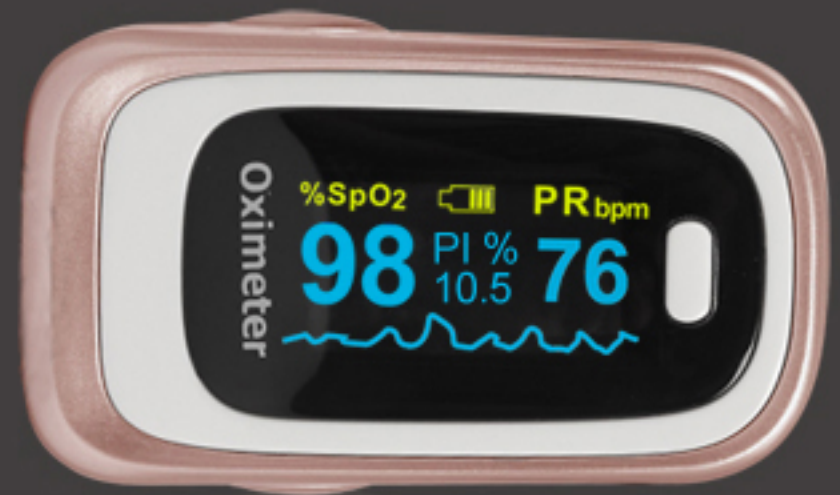

Silver Frame

FM106S

- ✓ SpO2
- ✓ Pulse Rate
- ✓ Perfusion Index
- ✓ Respiratory Rate

Rose Gold Frame

FM106R

- ✓ SpO2
- ✓ Pulse Rate
- ✓ Perfusion Index
- ✓ Sleep Monitor

Packing Details (FM106)

- Oximeter
- Gift Box (OEM available)
- Landyard
- User Manual